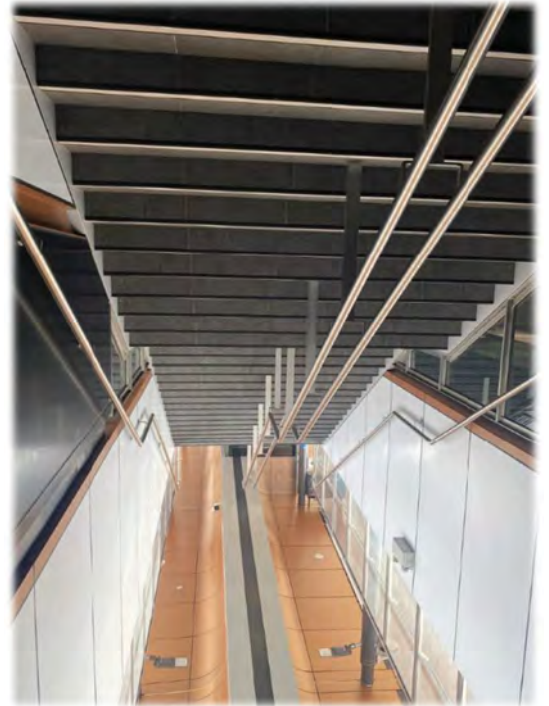

Stations Include

- Perth Airport Link
- Bayswater
- Morley to Ellenbrook (MEL) Project
- Yanchep Rail Extension (YRE)
- Thornlie - Cockburn Link