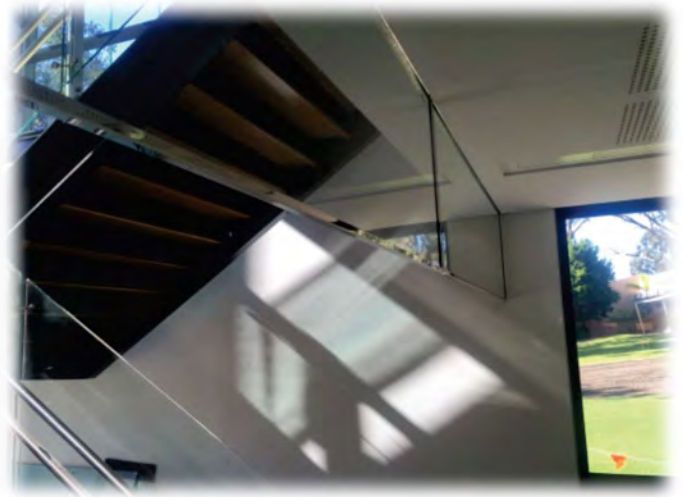

SMOKE BAFFLES

METFORCE

WWW.METFORCE.COM.AU

SALES@METFORCE.COM.AU

08 9302 3686