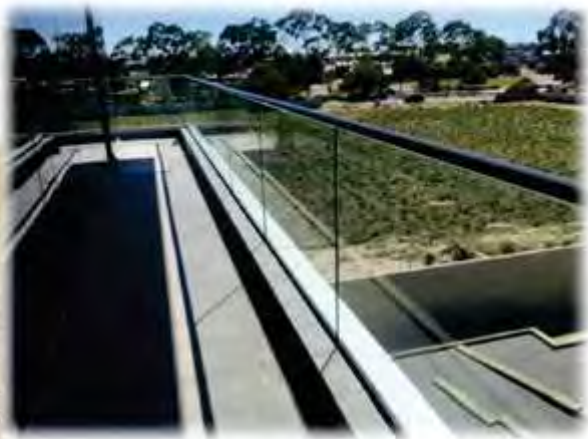

CHANNEL SET

METFORCE

WWW.METFORCE.COM.AU

SALES@METFORCE.COM.AU

08 9302 3686